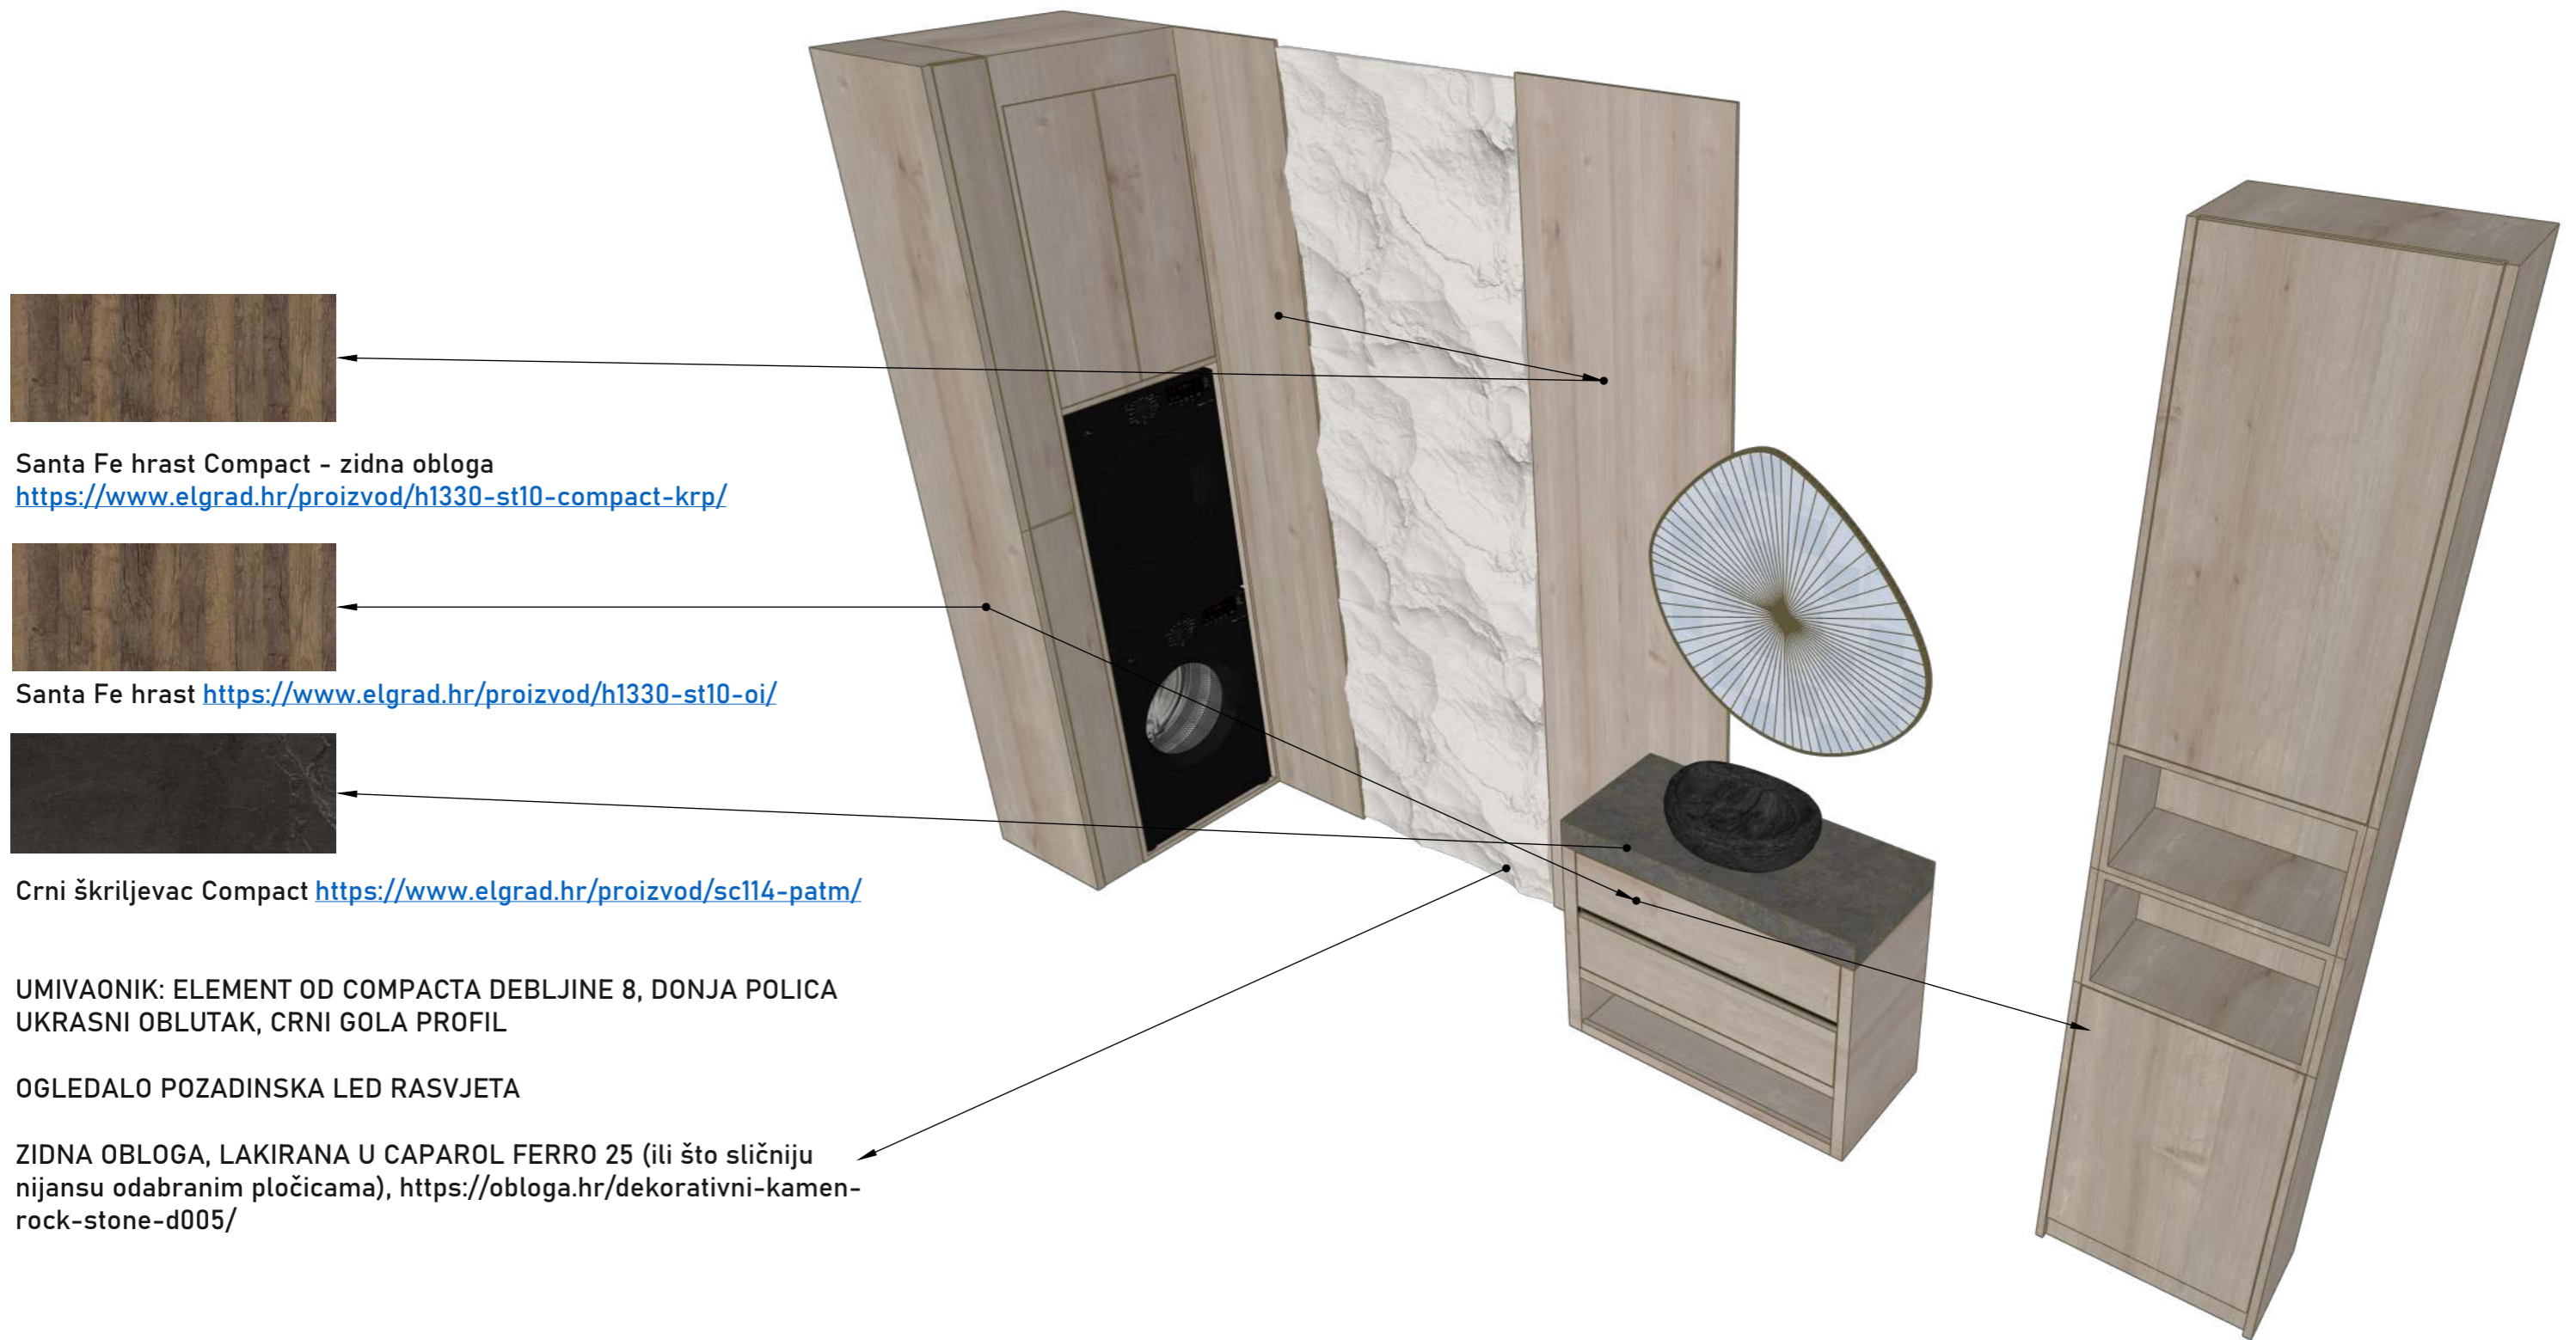

OGLEDALO POZADINSKA LED RASVJETA

• POZADINSKA LED RASVJETA

LED RASVJETA

Santa Fe hrast Compact - zidna obloga  
<https://www.elgrad.hr/proizvod/h1330-st10-compact-krp/>

Santa Fe hrast <https://www.elgrad.hr/proizvod/h1330-st10-oi/>