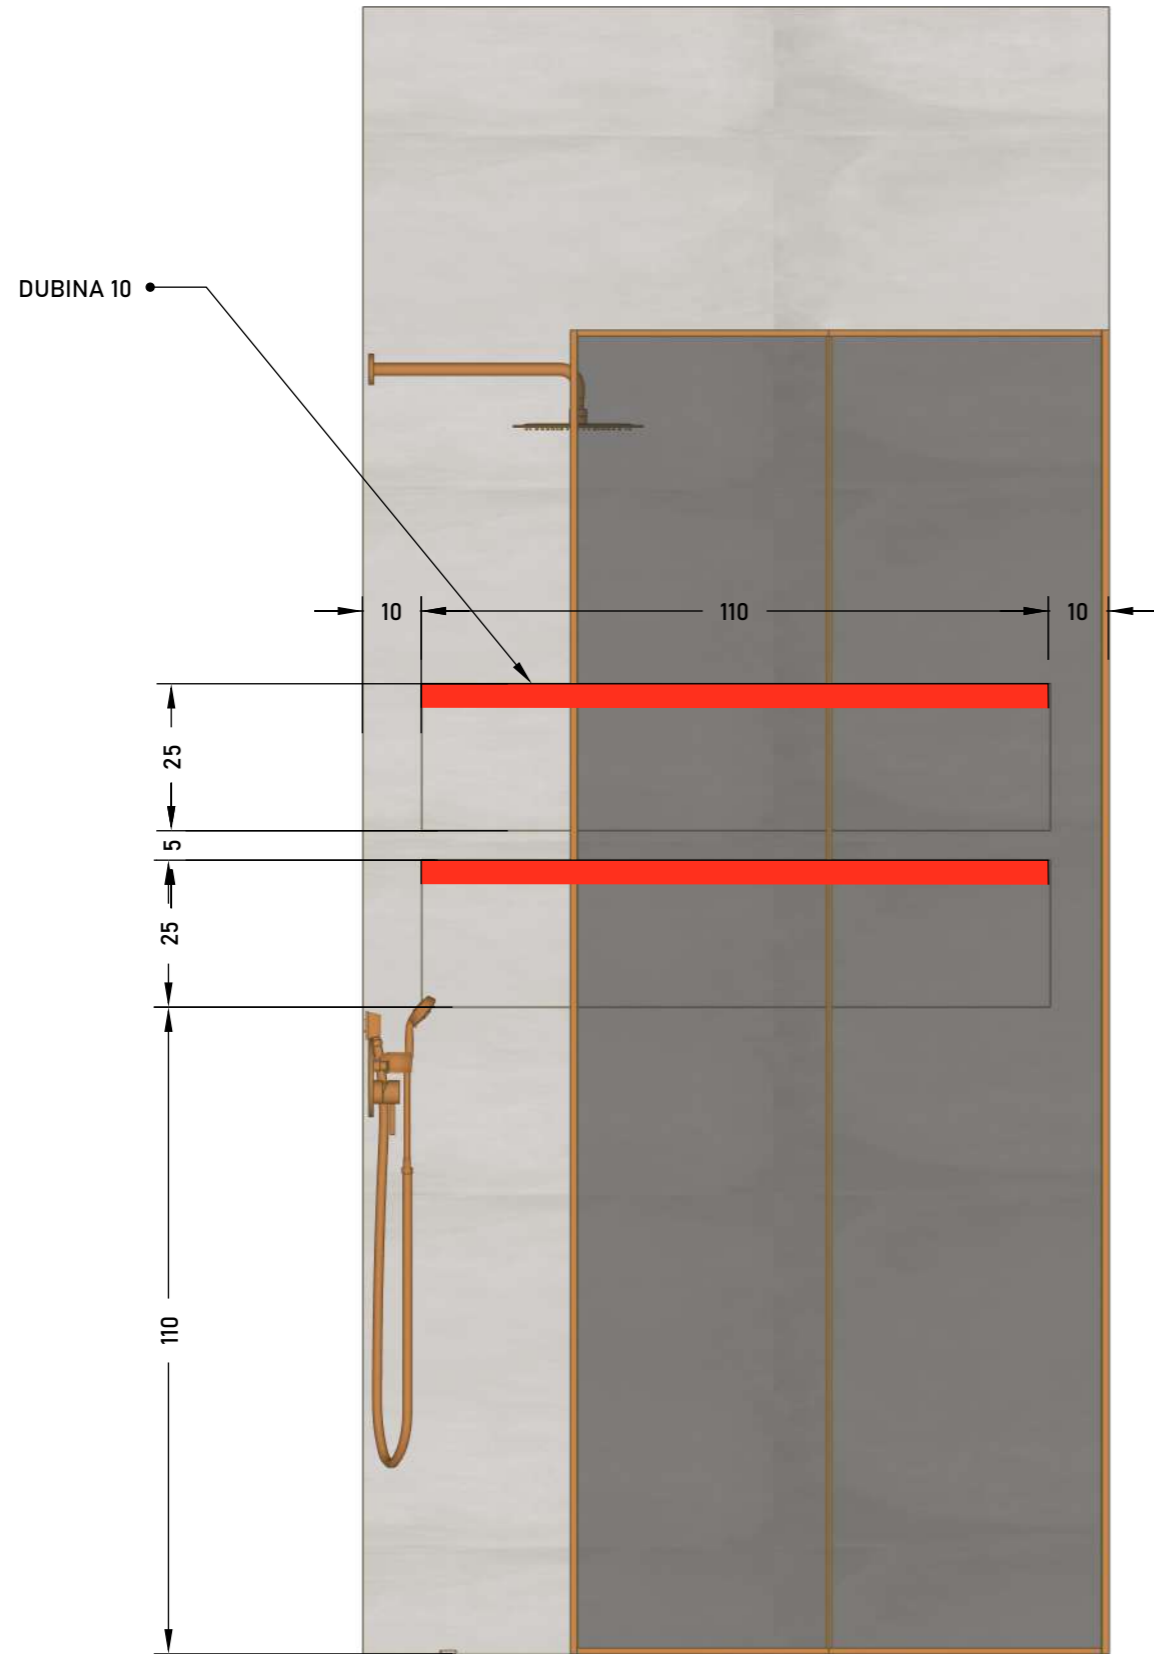

*NA NACRTU SAMO NIŠE, NEMA NAMJEŠTAJA