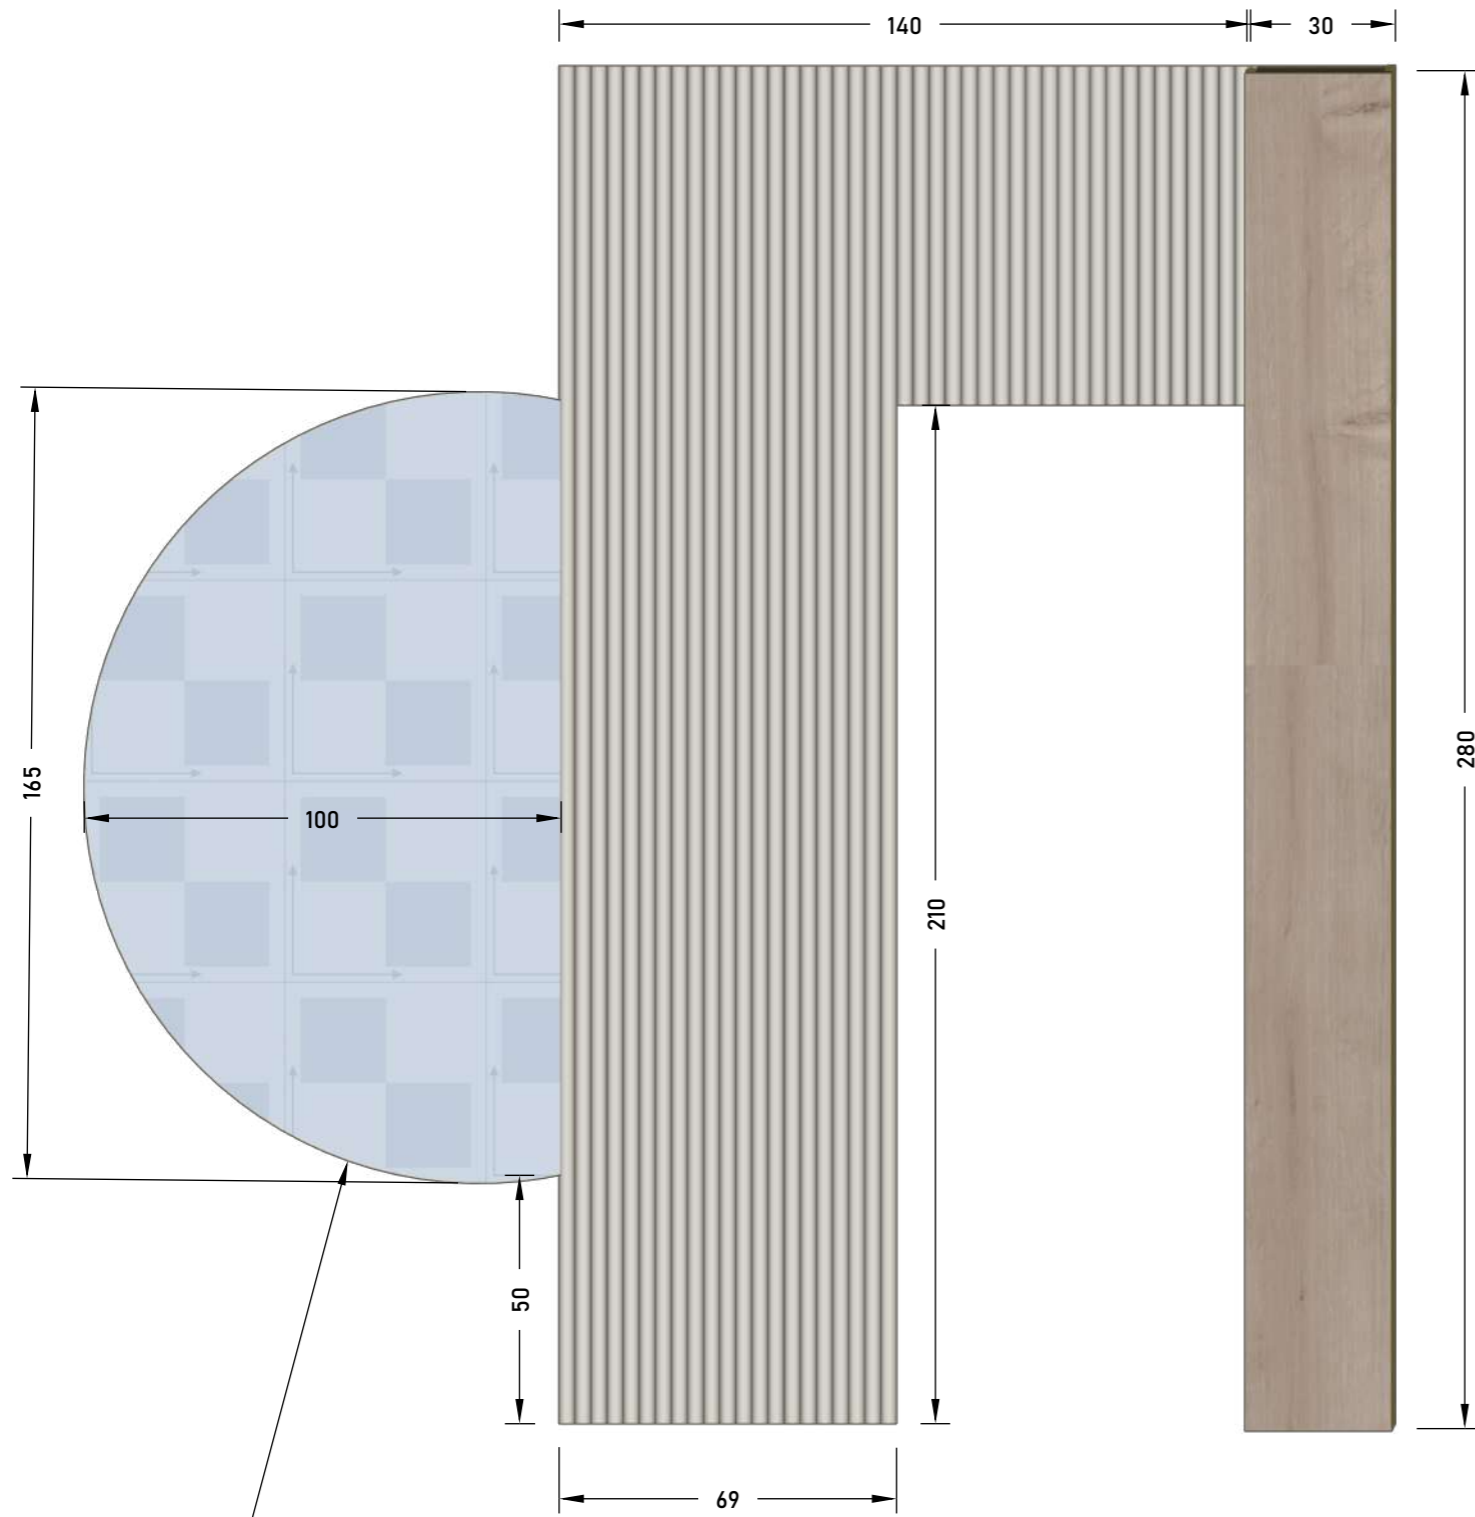

• POZADINSKA LED RASVJETA